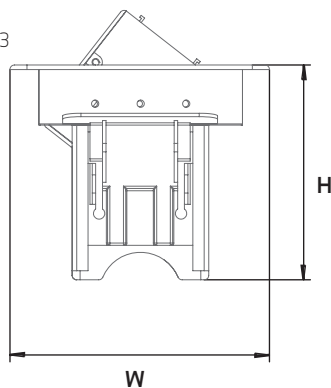

Innera Leisure

Installation configurations:

In Desk /In Table

it mainly being placed in meeting room table, conference tables, desk and fine surfaces.

Seating

it can be installed on the surface of almost any seating systems such as sofas, couches, chairs, waiting benches, auditoriums, and more. providing great hidden solution with close & convenient access to power, charge, data and Telecom connections.

Drawing for illustration: IL-53

Power & Temperature:

Operating voltage: 230VAC 50VHz
Maximum current: 16A
Work Temperature: up to 70°C

Structure & color:

Flush, solid and durable structure, you will find Innera Leisure is reliable unit with long life expectation. Innera Leisure is available in Silver anodized complete cover with black sockets. Custom colors available on demand – minimum order will be required.
Materials: cover - aluminium, sockets - PC.

Modules & combination:

The Innera Leisure can be configured with a combination of power, data, communication, or any other Keystone system component.

Cable and connection to power:

The Innera Leisure is supplied with 0.4 meter cable (HO5VV-F 3x1.5mm²) with male GST 18/3 connector.

In order to connect the product to power you should buy the power cable separately.

Testing: 100% testing continuity, polarity, insulation & earth

Certification: SII test certification

Warranty: 3 years Warranty by German registered company

Installation: Power saw, Power drill and hole cutter required, please read the installation instruction prior to installation.

Packing: each item in a box

Best Seller items of **Innera Leisure** series:

Catalog No	Model	Description	Color	Length (L) mm	Width (W) mm	Height (H) mm
0727363256751	IL-53C2	3 IL sockets & 2.4A USBx2 Charge	White	332.6	114	95
0769978898100	IL-52	2 IL sockets & 6 keystones	Black	332.6	114	95
0769978898094	IL-53	3 IL sockets & 4 keystones	White	332.6	114	95
0769978898087	IL-54	4 IL sockets & 2 keystones	Silver	332.6	114	95
0769978898070	IL-55	5 IL sockets	Silver	332.6	114	95
0769978898056	IL-43	3 IL sockets & 2 keystones	Silver	289.6	114	95
0769978898049	IL-44	4 IL sockets	Silver	289.6	114	95
0769978898032	IL-32	2 IL sockets & 2 keystones	Silver	246.6	114	95
0769978898025	IL-33	3 IL sockets	Silver	246.6	114	95
0727363256874	IL-22	2 IL sockets	White	203.6	114	95
0727363256867	IL-22	2 IL sockets	Black	203.6	114	95