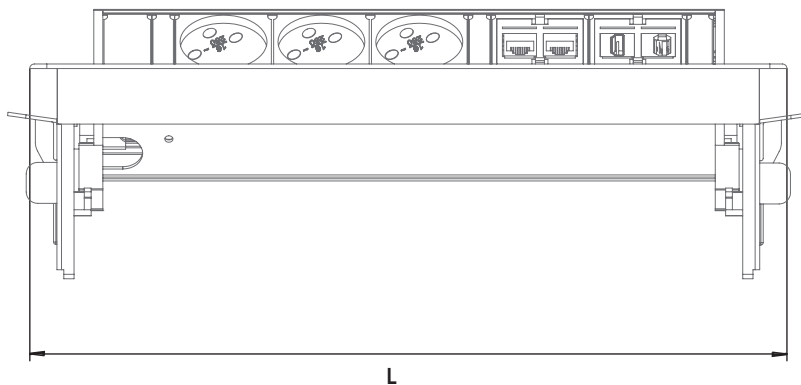

Innera Leisure

Installation configurations:

In Desk /In Table

it mainly being placed in meeting room table, conference tables, desk and fine surfaces.

Seating

it can be installed on the surface of almost any seating systems such as sofas, couches, chairs, waiting benches, auditoriums, and more. providing great hidden solution with close & convenient access to power, charge, data and Telecom connections.

Drawing for illustration: IL-53

Power & Temperature:

Operating voltage: 230VAC 50VHz
Maximum current: 16A
Work Temperature: up to 70°C

Structure & color:

Flush, solid and durable structure, you will find Innera Leisure is reliable unit with long life expectation. Innera Leisure is available in Silver anodized complete cover with black sockets. Custom colors available on demand – minimum order will be required.
Materials: cover - aluminium, sockets - PC.

Modules & combination:

The Innera Leisure can be configured with a combination of power, data, communication, or any other Keystone system component.

Cable and connection to power:

The Innera Leisure is supplied with 0.4 meter cable (HO5VV-F 3x1.5mm²) with male GST 18/3 connector.