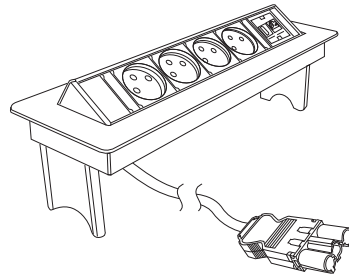

Innera Leisure

Installation configurations:

In Desk /In Table

it mainly being placed in meeting room table, conference tables, desk and fine surfaces.

Seating

it can be installed on the surface of almost any seating systems such as sofas, couches, chairs, waiting benches, auditoriums, and more. providing great hidden solution with close & convenient access to power, charge, data and Telecom connections.

Drawing for illustration: IL-53

Power & Temperature:

Operating voltage: 230VAC 50VHz
Maximum current: 16A
Work Temperature: up to 70°C

Structure & color:

Flush, solid and durable structure, you will find Innera Leisure is reliable unit with long life expectation. Innera Leisure is available in Silver anodized complete cover with black sockets. Custom colors available on demand – minimum order will be required.
Materials: cover - aluminium, sockets - PC.

Modules & combination:

The Innera Leisure can be configured with a combination of power, data, communication, or any other Keystone system component.

Cable and connection to power:

The Innera Leisure is supplied with 0.4 meter cable (HO5VV-F 3x1.5mm²) with male GST 18/3 connector.