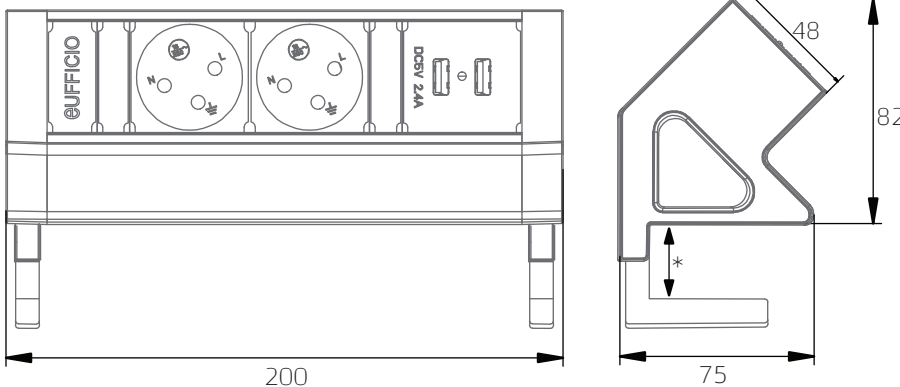

\* Adjustable - Suitable for 7 mm thick surface and up to 53 mm

Catalog No	Model	Description	Color	Length (L) mm	Width (W) mm	Height (H) mm
0727363258120	ET-32C	2 IL sockets & 2.4A USB Charge	Black	200	75	82
0727363258113	ET-32C	2 IL sockets & 2.4A USB Charge	White	200	75	82